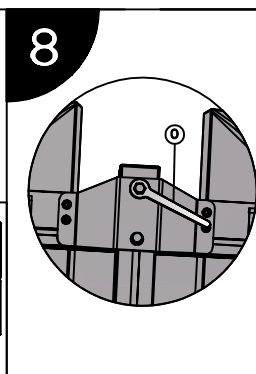

Installation Manual

Model No.: BL400

Installation Steps

Installation Manual

Model No.: BL400

Parts list			
No.	ITEM	SPECS	QUANTITY
A			1
B			1
C			2
D			2
E			4
F			1
G	I	M8*65	4
H		M8	8
I		M8	4
J			2
K		M8	4
L		M4*12	16
M		M4*20	8
N		M4	1
O			1