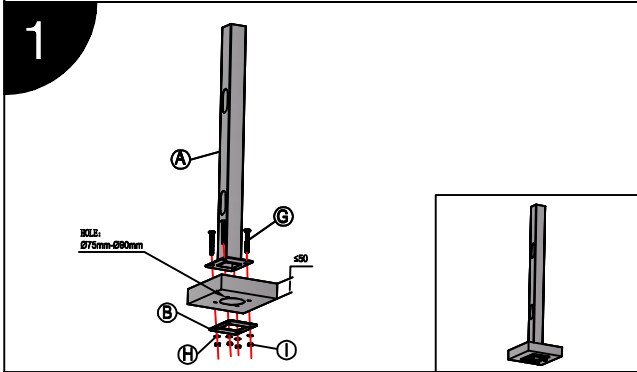

Installation Manual

Model No.: BL400

Installation Steps

Installation Manual

Model No.: BL400

Parts list			
No.	ITEM	SPECS	QUANTITY
A			1
B			1
C			2
D			2
E			4
F			1
G	I	M8*65	4
H		M8	8
I		M8	4
J			2
K		M8	4
L		M4*12	16
M		M4*20	8
N		M4	1
O			1