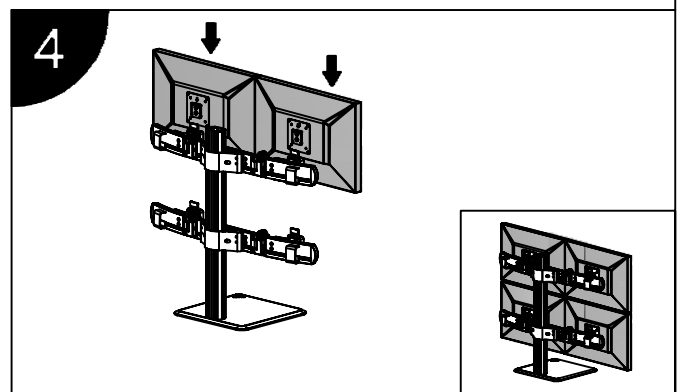

Installation Manual

Model No. : L401

Installation Steps

Installation Manual

Model No. : L401

Parts list			
No.	ITEM	SPECS	QUANTITY
A			1
B			1
C			2
D			4
E		ST4.8*25	4
F		M4*12	16
G		M5	1
H		M4	1
I		M3	1