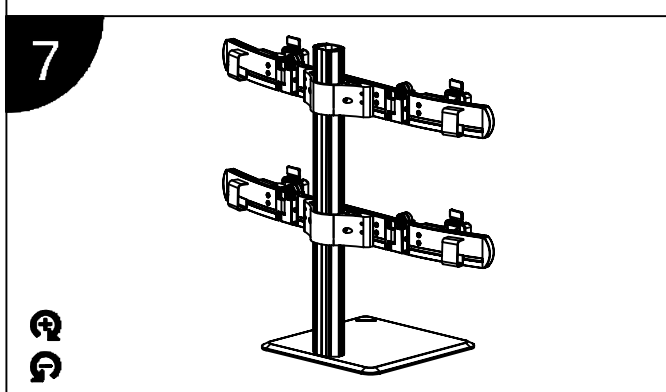

Installation Manual

Model No. : L401

Installation Steps

Installation Manual

Model No. : L401

Parts list			
No.	ITEM	SPECS	QUANTITY
A			1
B			1
C			2
D			4
E		ST4.8*25	4
F		M4*12	16
G		M5	1
H		M4	1
I		M3	1