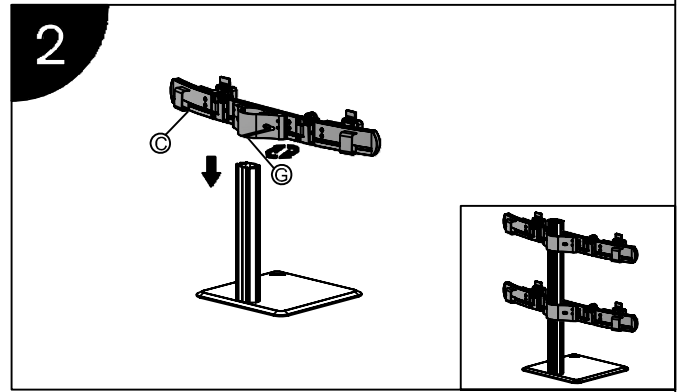

Installation Manual

Model No. : L401

Installation Steps

Installation Manual

Model No. : L401

Parts list			
No.	ITEM	SPECS	QUANTITY
A			1
B			1
C			2
D			4
E		ST4.8*25	4
F		M4*12	16
G		M5	1
H		M4	1
I		M3	1