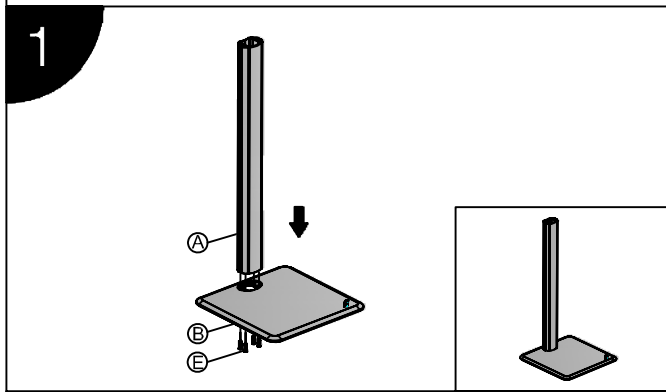

Installation Manual

Model No. : L401

Installation Steps

Installation Manual

Model No. : L401

Parts list			
No.	ITEM	SPECS	QUANTITY
A			1
B			1
C			2
D			4
E		ST4.8*25	4
F		M4*12	16
G		M5	1
H		M4	1
I		M3	1