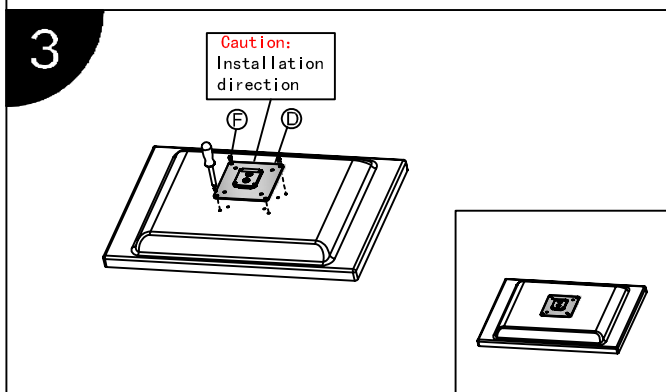

Installation Manual

Model No. : L401

Installation Steps

Installation Manual

Model No. : L401

Parts list			
No.	ITEM	SPECS	QUANTITY
A			1
B			1
C			2
D			4
E		ST4.8*25	4
F		M4*12	16
G		M5	1
H		M4	1
I		M3	1