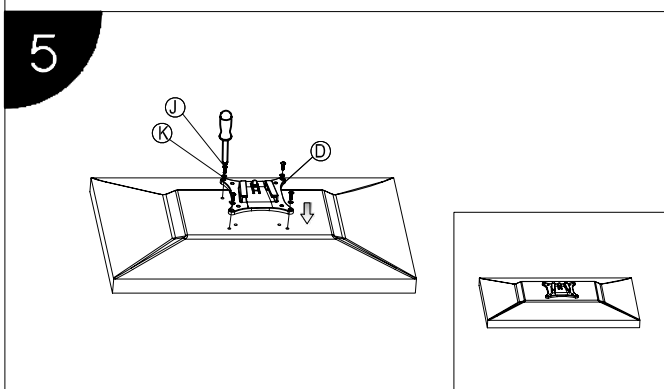

Installation Manual

Model No.: BL301

Installation Steps

Installation Manual

Model No.: BL301

Parts list			
No.	ITEM	SPECS	QUANTITY
A			1
B			1
C			1
D			3
E			1
F		M8*20	4
G			1
H			1
I		M6*80	2
J		M4*12	12
K		M4	12
L		M5	1
M		M3	1
N		M8	1