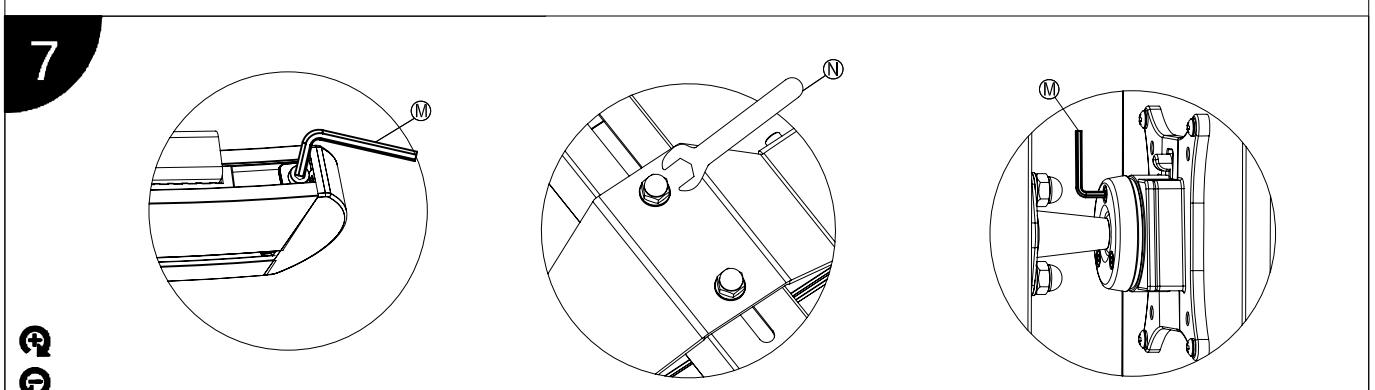

Installation Manual

Model No.: BL301

Installation Steps

Installation Manual

Model No.: BL301

Parts list			
No.	ITEM	SPECS	QUANTITY
A			1
B			1
C			1
D			3
E			1
F		M8*20	4
G			1
H			1
I		M6*80	2
J		M4*12	12
K		M4	12
L		M5	1
M		M3	1
N		M8	1