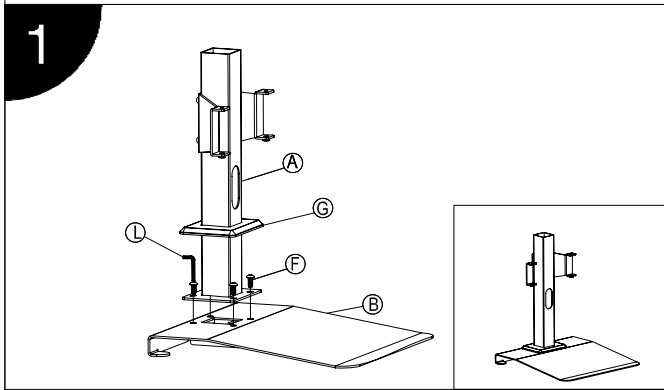

Installation Manual

Model No.: BL301

Installation Steps

Installation Manual

Model No.: BL301

Parts list			
No.	ITEM	SPECS	QUANTITY
A			1
B			1
C			1
D			3
E			1
F		M8*20	4
G			1
H			1
I		M6*80	2
J		M4*12	12
K		M4	12
L		M5	1
M		M3	1
N		M8	1