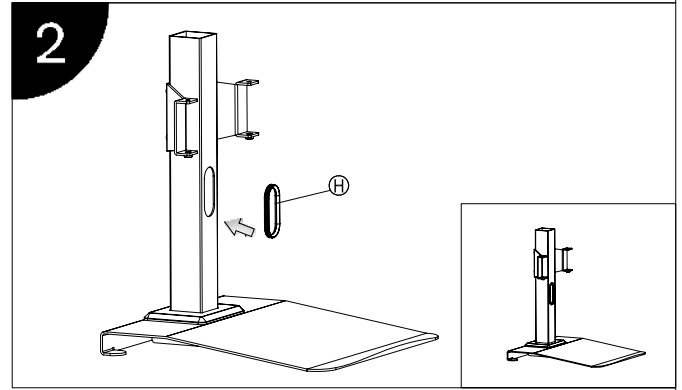

Installation Manual

Model No.: BL301

Installation Steps

Installation Manual

Model No.: BL301

Parts list			
No.	ITEM	SPECS	QUANTITY
A			1
B			1
C			1
D			3
E			1
F		M8*20	4
G			1
H			1
I		M6*80	2
J		M4*12	12
K		M4	12
L		M5	1
M		M3	1
N		M8	1