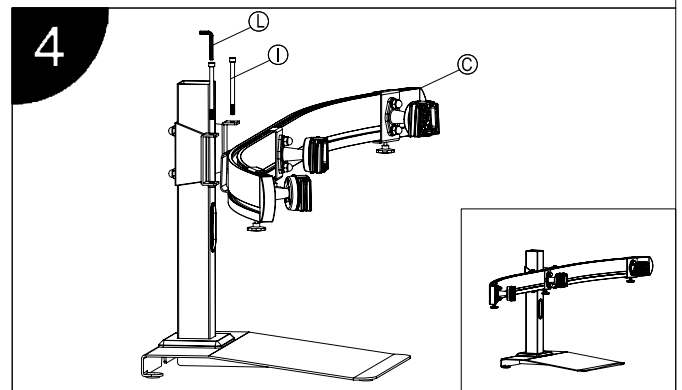

Installation Manual

Model No.: BL301

Installation Steps

Installation Manual

Model No.: BL301

Parts list			
No.	ITEM	SPECS	QUANTITY
A			1
B			1
C			1
D			3
E			1
F		M8*20	4
G			1
H			1
I		M6*80	2
J		M4*12	12
K		M4	12
L		M5	1
M		M3	1
N		M8	1