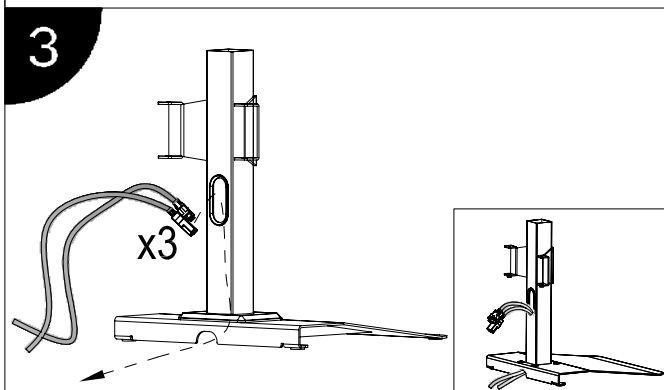

Installation Manual

Model No.: BL301

Installation Steps

Installation Manual

Model No.: BL301

Parts list			
No.	ITEM	SPECS	QUANTITY
A			1
B			1
C			1
D			3
E			1
F		M8*20	4
G			1
H			1
I		M6*80	2
J		M4*12	12
K		M4	12
L		M5	1
M		M3	1
N		M8	1